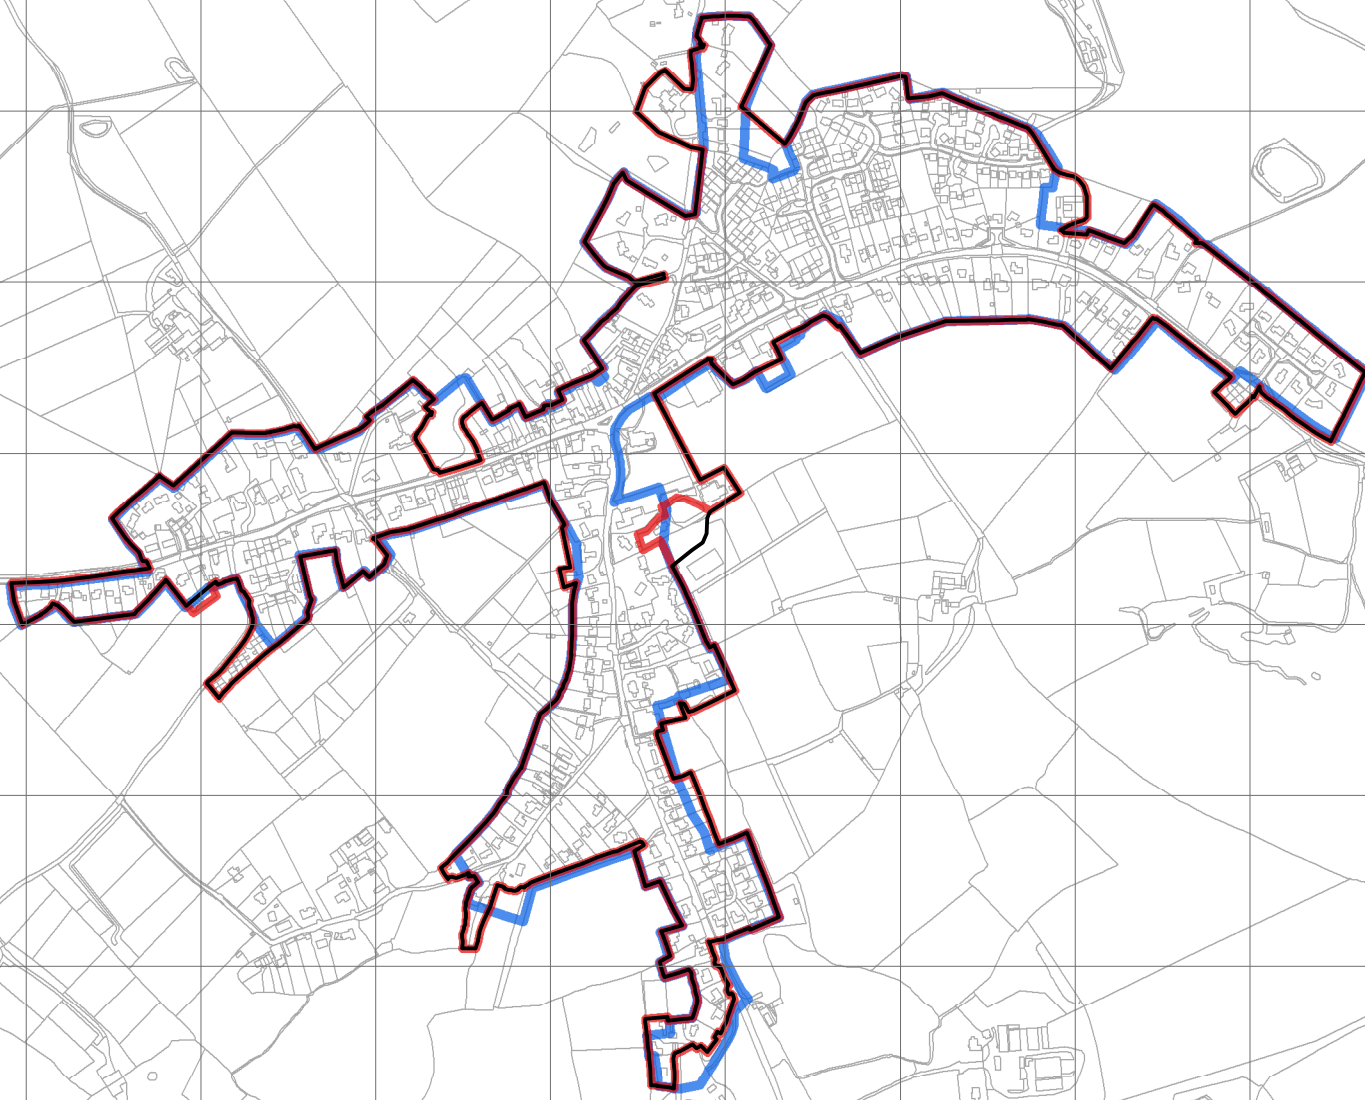

**Whiteparish  
Proposals for Revised Settlement Boundaries**

-  Settlement Boundary (HSAP Submission May 2018)
-  Settlement Boundary (HSAP Pre Submission June 2017)
-  Settlement Boundary (WCS January 2015)